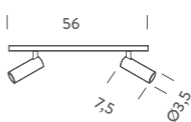

SEGMENT

LED

36/56/106/171

WING

36/56/106/171

LINK

36/56/106/171

SPOT

SPOT TIGE

CONNECTION

T UP VERTICAL

T DOWN VERTICAL

T HORIZONTAL

UP VERTICAL ANGLE

DOWN VERTICAL ANGLE

HORIZONTAL ANGLE