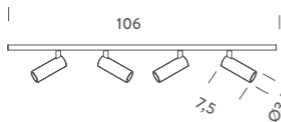

SEGMENT

LED

36/56/106/171

WING

36/56/106/171

LINK

36/56/106/171

SPOT

SPOT TIGE

CONNECTION

T UP VERTICAL

T DOWN VERTICAL

T HORIZONTAL

UP VERTICAL ANGLE

DOWN VERTICAL ANGLE

HORIZONTAL ANGLE

CENTRAL

CENTRAL ONE WAY

CENTRAL SUPPLY

HORIZONTAL START

VERTICAL START

WALL CEILING START

HORIZONTAL END

VERTICAL END