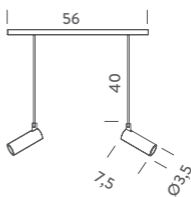

SEGMENT

LED

36/56/106/171

WING

36/56/106/171

LINK

36/56/106/171

SPOT

SPOT TIGE

CONNECTION

T UP VERTICAL

T DOWN VERTICAL

T HORIZONTAL

UP VERTICAL ANGLE

DOWN VERTICAL ANGLE

HORIZONTAL ANGLE