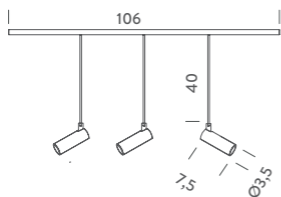

SEGMENT

LED

36/56/106/171

WING

36/56/106/171

LINK

36/56/106/171

SPOT

SPOT TIGE

CONNECTION

T UP VERTICAL

T DOWN VERTICAL

T HORIZONTAL

UP VERTICAL ANGLE

DOWN VERTICAL ANGLE

HORIZONTAL ANGLE

CENTRAL

CENTRAL ONE WAY

CENTRAL SUPPLY

HORIZONTAL START

VERTICAL START

WALL CEILING START

HORIZONTAL END

VERTICAL END