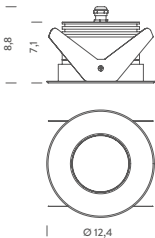

LUX CEILING TRIM 12W

LUX CEILING TRIM 4,2W

LUX CEILING TRIM 1,2W